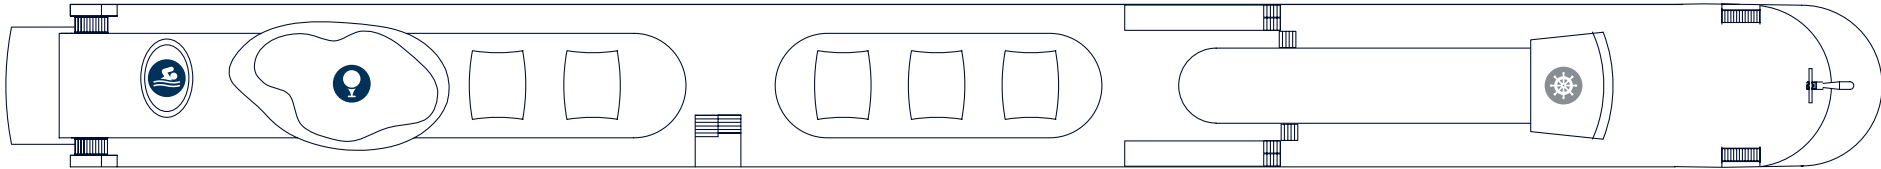

MS Geoffrey Chaucer

Deckplan | Deck plan

Sonnendeck | Sun deck

Diamant Deck | Diamond Deck No. 300

Rubin Deck | Ruby Deck No. 200

Smaragd Deck | Emerald Deck No. 100

Legende

- | | | | |
|---------------|-----------------|--------------|---------------------------------|
| 🚪 Eingang | 🍷 Bistro | ♿ Wellness | 🛏️ Zweitbettkabine ¹ |
| ⬆️⬆️ Aufzug | 🍷 Panoramasalon | 🚻 WC | 🛏️ Zweitbettkabine ² |
| 👤 Rezeption | 🏊 Pool | 👨‍🍳 Küche | 🛏️ Suite ³ |
| 📄 Travel Desk | 🏋️ Fitness | 🚦 Steuerhaus | 🛏️ Junior Suite ¹ |
| 🛍️ Bordshop | 📖 Bibliothek | 👥 Besatzung | |
| 🍴 Restaurant | 🏌️ Golf | | |
| 🍹 Bar | 💇 Friseur | | |

Key

- | | | | |
|------------------|------------------|--------------|------------------------------|
| 🚪 Entrance | 🍷 Bistro | ♿ Wellness | 🛏️ Double Cabin ¹ |
| ⬆️⬆️ Elevator | 🍷 Panorama Salon | 🚻 Restrooms | 🛏️ Double Cabin ² |
| 👤 Reception Desk | 🏊 Pool | 👨‍🍳 Kitchen | 🛏️ Suite ³ |
| 📄 Travel Desk | 🏋️ Fitness | 🚦 Wheelhouse | 🛏️ Junior Suite ¹ |
| 🛍️ Bordshop | 📖 Reading Corner | 👥 Crew | |
| 🍴 Restaurant | 🏌️ Golf | | |
| 🍹 Bar | 💇 Hairdresser | | |