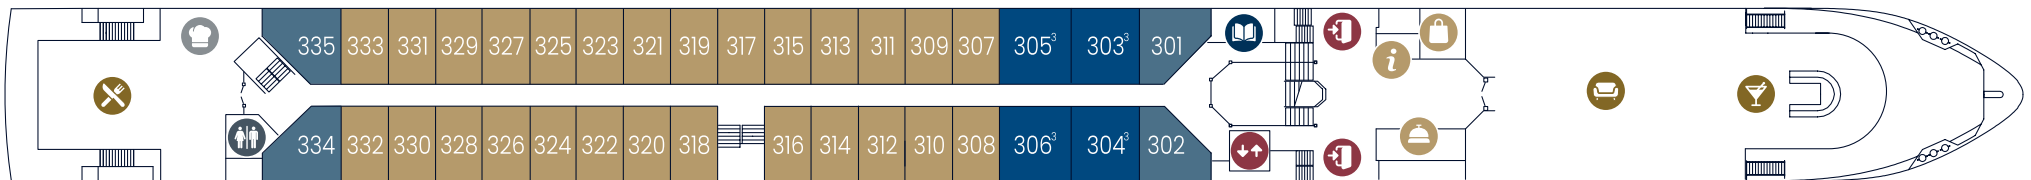

MS Geoffrey Chaucer

Deckplan | Deck plan

Sonnendeck | Sun deck

Diamant Deck | Diamond Deck No. 300

Rubin Deck | Ruby Deck No. 200

Smaragd Deck | Emerald Deck No. 100

Legende

- | | | | |
|---------------|-----------------|--------------|---------------------------------|
| 🚪 Eingang | 🍷 Bistro | ♿ Wellness | 🛏️ Zweitbettkabine ¹ |
| ⬆️⬆️ Aufzug | 🍷 Panoramasalon | 🚻 WC | 🛏️ Zweitbettkabine ² |
| 👤 Rezeption | 🏊 Pool | 👨‍🍳 Küche | 🛏️ Suite ³ |
| 📄 Travel Desk | 🏋️ Fitness | 🚦 Steuerhaus | 🛏️ Junior Suite ¹ |
| 🛍️ Bordshop | 📖 Bibliothek | 👥 Besatzung | |
| 🍴 Restaurant | 🏌️ Golf | | |
| 🍹 Bar | 💇 Friseur | | |

Key

- | | | | |
|------------------|------------------|--------------|------------------------------|
| 🚪 Entrance | 🍷 Bistro | ♿ Wellness | 🛏️ Double Cabin ¹ |
| ⬆️⬆️ Elevator | 🍷 Panorama Salon | 🚻 Restrooms | 🛏️ Double Cabin ² |
| 👤 Reception Desk | 🏊 Pool | 👨‍🍳 Kitchen | 🛏️ Suite ³ |
| 📄 Travel Desk | 🏋️ Fitness | 🚦 Wheelhouse | 🛏️ Junior Suite ¹ |
| 🛍️ Bordshop | 📖 Reading Corner | 👥 Crew | |
| 🍴 Restaurant | 🏌️ Golf | | |
| 🍹 Bar | 💇 Hairdresser | | |